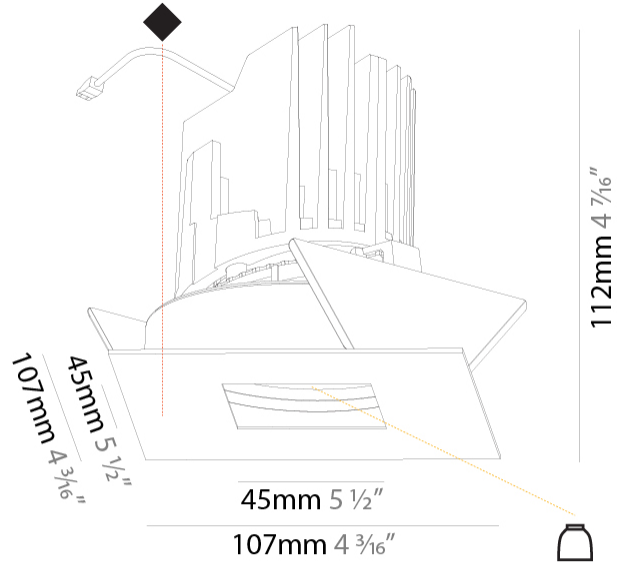

GENERAL

Series: Bioniq
 Subseries: Bioniq Square Pinhole
 Brand: Prolicht
 Division: Architectural
 Mounting Type: Recessed
 Mounting Location: Ceiling
 Subcategory: Downlight

PHYSICAL

Shape: Square
 Length (mm): 107
 Length (in): 4 ³/₁₆"
 Width (mm): 107
 Width (in): 4 ³/₁₆"
 Depth (mm): 112
 Depth (in): 4 ⁷/₁₆"
 Ceiling Thickness (mm): 10 / 12.5 / 15
 Ceiling Thickness (in): 3/8 or 1/2 or 9/16
 Min. Recessing Depth (mm): 130
 Min. Recessing Depth (in): 5 ¹/₈"
 Light Distribution: Adjustable / Downlight
 Weight (kg): 0.479
 Weight (lbs): 1.06
 Fixture Finish: SSR / BKV / CWI / CRY / HAB / LAG / UFT / ITA / RUA / RUR / MIC / FTG / MYG / TWT / LOD / PUS / FRO / FUP / KIA / POP / BLS / SPG / MEY / GOH / GUM / CHC / COM / ABZ / JAG / OBR / MOS / ROR
 Fixture Material: Aluminum Die Cast
 Cut-out Measurements: 98mm / 3 7/8"

OPTICAL

Reflector: 20 / 40 / 60
 Adjustability: Rotational 355°; Tilt 30°

RATINGS AND CERTIFICATIONS

Certified By: Certified for North American Standards
 IP rating: IP20

BIONIQ SQUARE PINHOLE RECESSED

A35377-

GENERAL

Series: Bioniq
 Subseries: Bioniq Square Adjustable
 Brand: Prolicht
 Division: Architectural
 Mounting Type: Trimless
 Mounting Location: Ceiling
 Subcategory: Downlight

PHYSICAL

Shape: Square
 Diameter (mm): 95
 Diameter (in): 3 3/4
 Length (mm): 106
 Length (in): 4 1/16
 Width (mm): 106
 Width (in): 4 1/16
 Height (mm): 134
 Height (in): 5 1/4
 Ceiling Thickness (mm): 10 / 12.5 / 15 / 25
 Ceiling Thickness (in): 3/8 or 1/2 or 9/16 or 1
 Min. Recessing Depth (mm): 150
 Min. Recessing Depth (in): 5 7/8
 Light Distribution: Adjustable / Downlight
 Weight (kg): 0.655
 Weight (lbs): 1.44
 Fixture Finish: SSR / BKV / CWI / CRY / HAB / LAG / UFT / ITA / RUA / RUR / MIC / FTG / MYG / TWT / LOD / PUS / FRO / FUP / KIA / POP / BLS / SPG / MEY / GOH / GUM / CHC / COM / ABZ / JAG / OBR / MOS / ROR
 Fixture Material: Aluminum Die Cast
 Cut-out Measurements: 120mm / 4 3/4" x 120mm / 4 3/4"
 Upon Request: Unique Ceiling Thickness