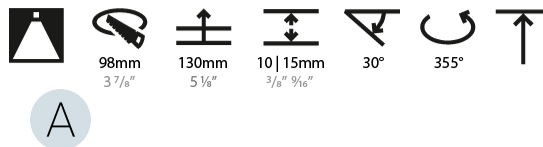

PHYSICAL

Shape: Square
Length (mm): 107
Length (in): 4 ³/₁₆"
Width (mm): 107
Width (in): 4 ³/₁₆"
Depth (mm): 112
Depth (in): 4 ⁷/₁₆"
Ceiling Thickness (mm): 10 / 12.5 / 15
Ceiling Thickness (in): 3/8 or 1/2 or 9/16
Min. Recessing Depth (mm): 130
Min. Recessing Depth (in): 5 ¹/₈"
Light Distribution: Adjustable / Downlight
Weight (kg): 0.479
Weight (lbs): 1.06
Fixture Finish: SSR / BKV / CWI / CRY / HAB / LAG / UFT / ITA / RUA / RUR / MIC / FTG / MYG / TWT / LOD / PUS / FRO / FUP / KIA / POP / BLS / SPG / MEY / GOH / GUM / CHC / COM / ABZ / JAG / OBR / MOS / ROR
Fixture Material: Aluminum Die Cast
Cut-out Measurements: 98mm / 3 7/8"

ELECTRICAL

Lamp Type: LED (Zhaga Standard)
Input Wattage (W): 16.5
Total Output Wattage (W): 14
Dimming: Tri-Mode (Non-Dimming and Phase Dimming (120Vac only) and 0-10V Dimming)
Driver Included: No
Driver Location: Recessed Housing
Driver Type: Constant Current - Universal
Driver Class: Class 2
Housing: See components
Input Voltage (V): 120 - 277
Constant Current (MA): 500

LED

Number of LEDs: 1
Color Temperature (°K): 2700 / 3000 / 3500 / 4000
Max. Delivered Lumen (lm): 940 / 980 / 1029 / 1050
Nominal Lumen (lm): 1386 / 1438 / 1511 / 1542
CRI: >90 CRI
Lamp Life (hrs): 50000

OPTICAL

Reflector: 20 / 40 / 60
Adjustability: Rotational 355°; Tilt 30°

RATINGS AND CERTIFICATIONS

Certified By: Certified for North American Standards
IP rating: IP20